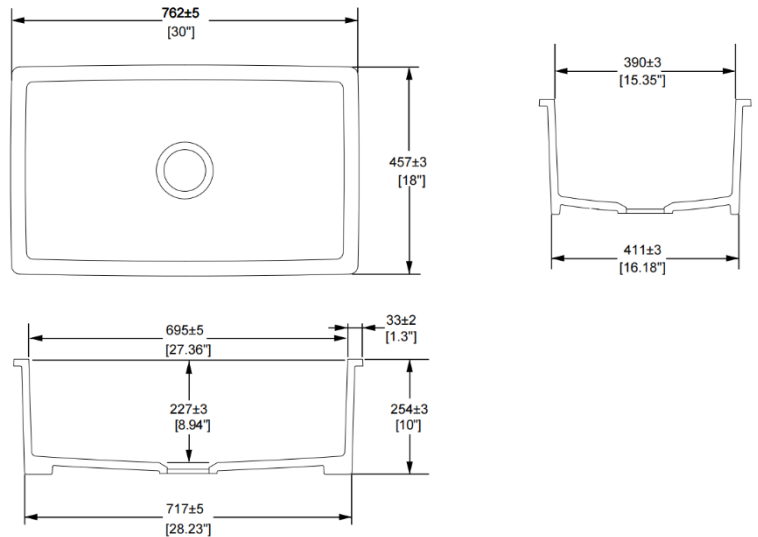

Product Code: S-12162

30-inch White Fireclay Undermount Single Bowl

Kitchen Sink

PRODUCT FEATURES

- **Fine Fireclay Construction:** Expertly crafted for lasting durability and a timeless aesthetic.
- **HPC™ Density Tech:** Utilizing High-Pressure Casting to achieve 30% higher density than traditional manufacturing methods.
- **1280°C HYPER-FIRING:** Processed in a 22-hour tunnel kiln for a surface that is exceptionally resistant to scratches, stains, chips, and thermal shock.
- **Reinforced Design:** Engineered to withstand the rigors of both professional culinary environments and residential kitchens.
- **Standard Drain:** Features a standard 3-1/2" drain opening.

COLORS

- **Standard Colors:** White
- **Premium Colors:** Matte Gray Matte Black

TECHNICAL INFORMATION

- **Sink Dimensions:**
30" x 18" x 10" (762*457*254mm)
- **Please note tolerances on drawing.**
- **N.W.:** 33.3 KG